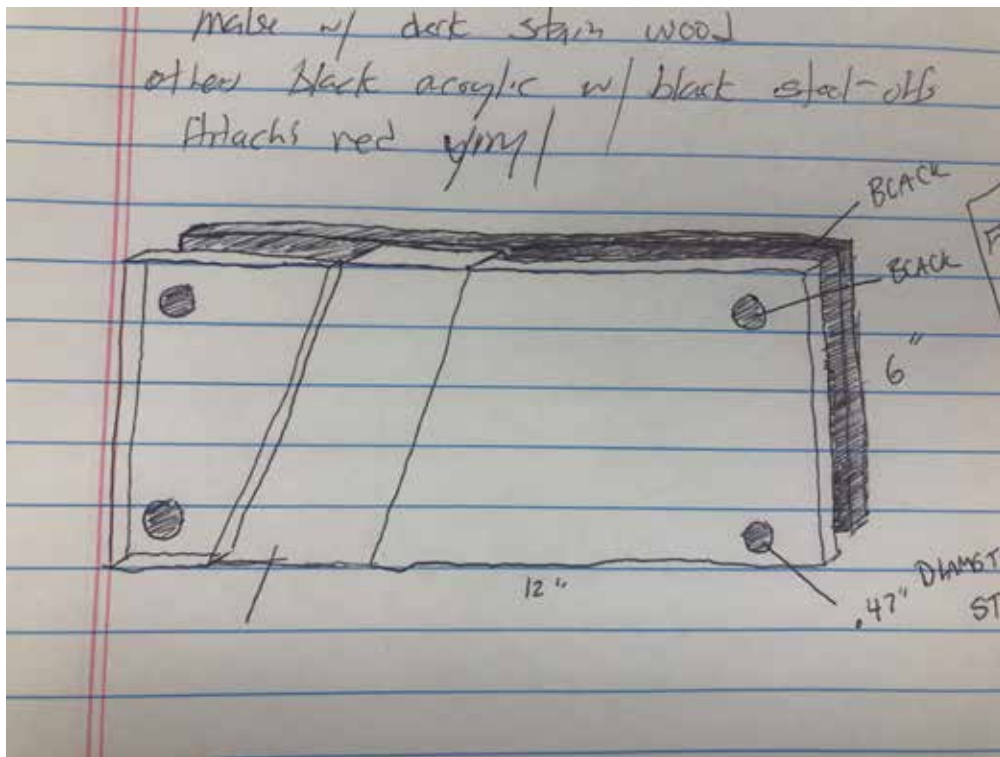

Wanted New Design of Conference Room Signs

Old Conference Room Sign Design

Client Wants New Sign to Look Similar To Name Plate

Design Research and Ideas From Client

Hand Drawn Concept and Idea For Conference Room

Design Mock Up of Signs

Final Design of Sign

Frosted Acrylic Cut Out on CNC Out of 1" Frosted Acrylic

Black Backer Cut Out on CNC Out of 2" Black PVC

Hand Painted Hitachi Red Sign Dash Cut Out on CNC Out of 2" White PVC