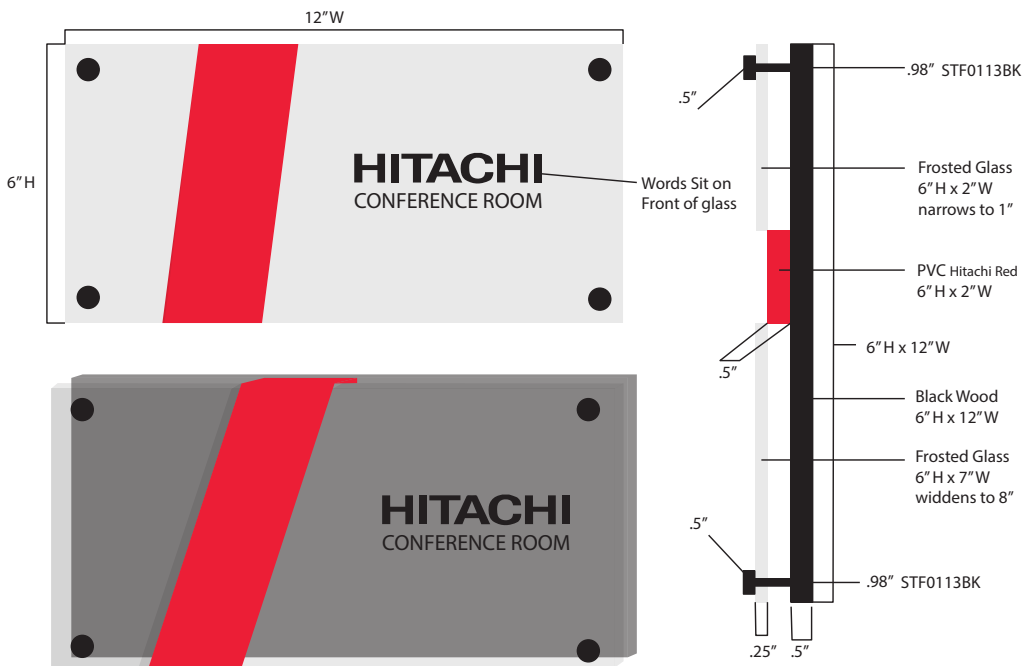

Wanted New Design of Conference Room Signs

Old Conference Room Sign Design

Client Wants New Sign to Look Similar To Name Plate

Design Research and Ideas From Client

Hand Drawn Concept and Idea For Conference Room

Logo and Brand Guide Line for Hitachi

<p>KORT SIGN DESIGN 701 Decatur Ave, North Golden Valley, MN 55427 Office: 763-432-7630 Fax: 763-432-7829 www.kortsigns.com</p>	<p>Type: Hitachi Sign Size: 6" H x 12" W Overall Sq. Ft. Date: 7/22/2019 Estimated Price:</p>	<p>Notes: Frosted Glass cut open to see Hitachi Red Dash.</p>	<p>Copyright Notice © This drawing and all reproductions thereof are the property of KORT Sign Design and may not be reproduced, published, changed or used in any way without written consent.</p>
--	---	---	---

Design Mock Up of Signs

Final Design of Sign

Frosted Acrylic Cut Out on CNC Out of 1" Frosted Acrylic

Black Backer Cut Out on CNC Out of 2" Black PVC

Hand Painted Hitachi Red Sign Dash Cut Out on CNC Out of 2" White PVC