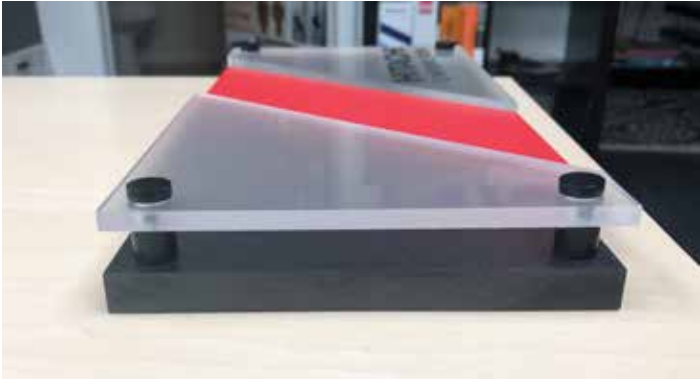

First Draft Of Sign Made and Put Together