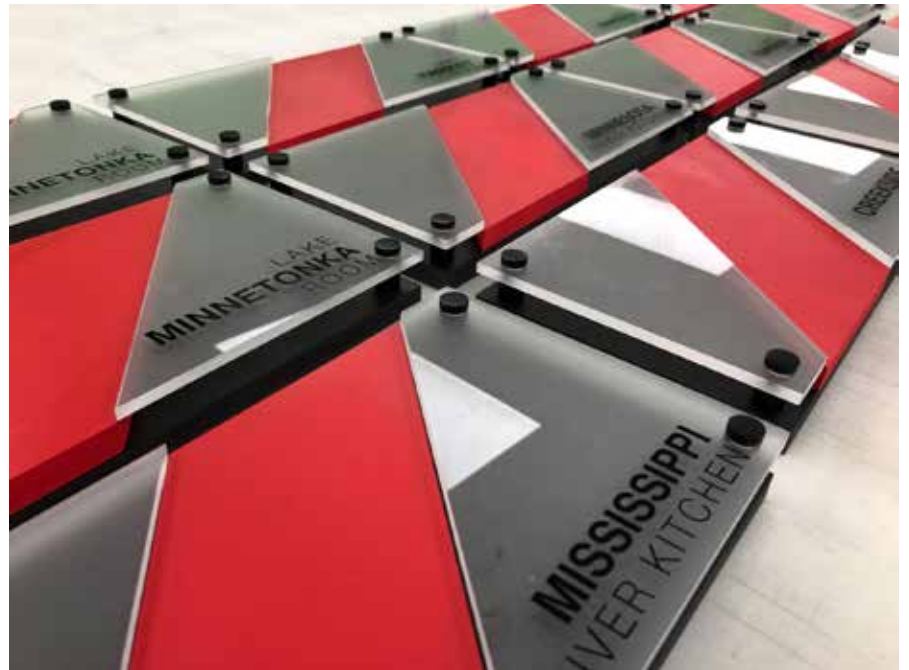

Design Mock Up of Signs

Final Design of Sign

Frosted Acrylic Cut Out on CNC Out of 1" Frosted Acrylic

Black Backer Cut Out on CNC Out of 2" Black PVC

Hand Painted Hitachi Red Sign Dash Cut Out on CNC Out of 2" White PVC

LAKE
MINNETONKA
ROOM

LAKE
NOKOMIS
ROOM

ST. CROIX
RIVER KITCHEN

LAKE
SUPERIOR
ROOM

LAKE
MINNETONKA
ROOM

First Draft Of Sign Made and Put Together

Hand Building and Putting Together Signs

Final of All Conference Room Signs