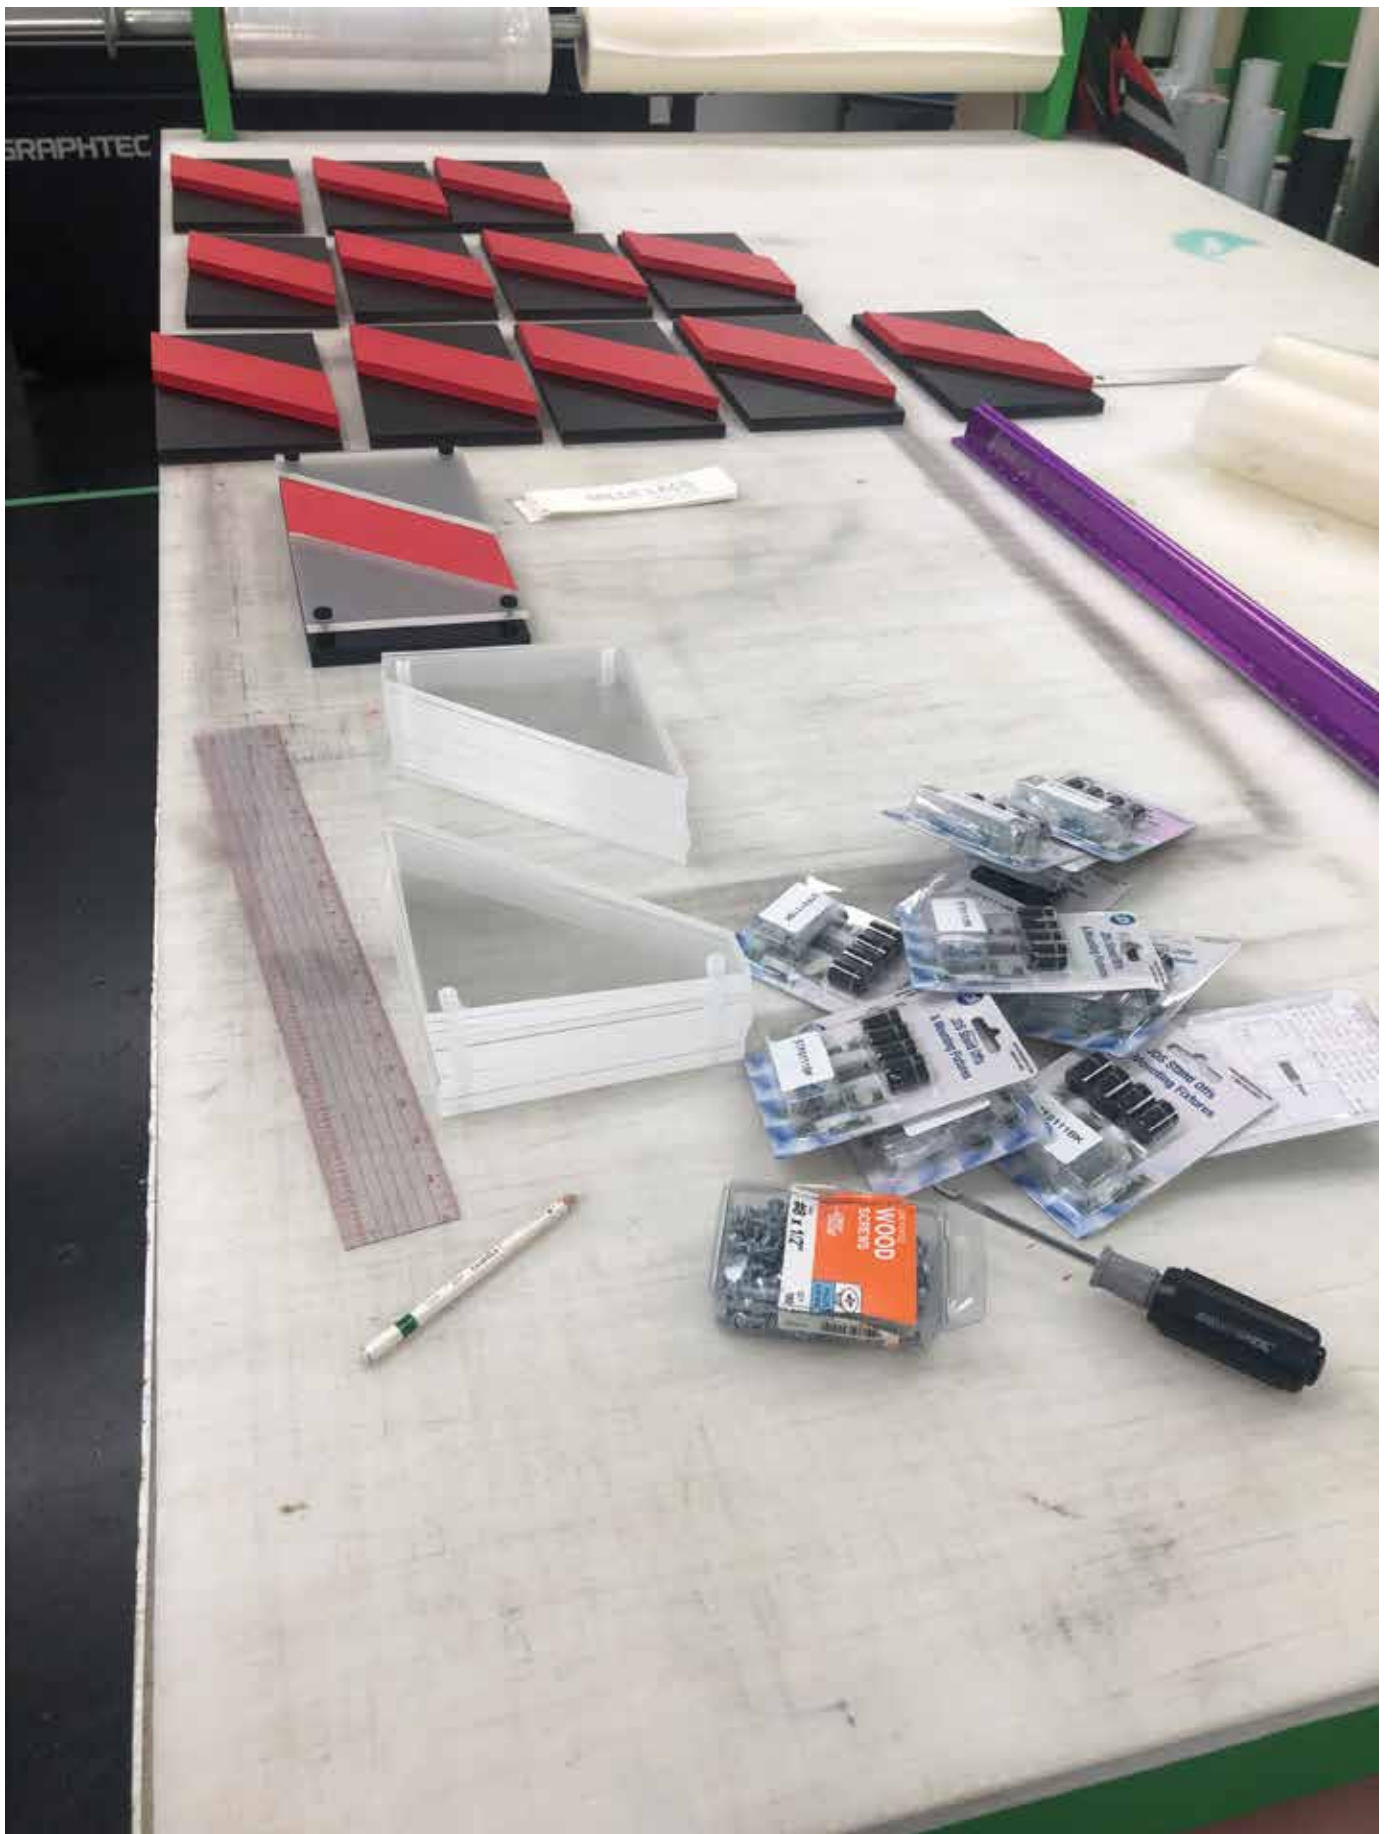

Design Mock Up of Signs

Final Design of Sign

Frosted Acrylic Cut Out on CNC Out of 1" Frosted Acrylic

Black Backer Cut Out on CNC Out of 2" Black PVC

Hand Painted Hitachi Red Sign Dash Cut Out on CNC Out of 2" White PVC

LAKE
MINNETONKA
ROOM

LAKE
NOKOMIS
ROOM

ST. CROIX
RIVER KITCHEN

LAKE
SUPERIOR
ROOM

LAKE
MINNETONKA
ROOM

First Draft Of Sign Made and Put Together

Hand Building and Putting Together Signs

Final of All Conference Room Signs